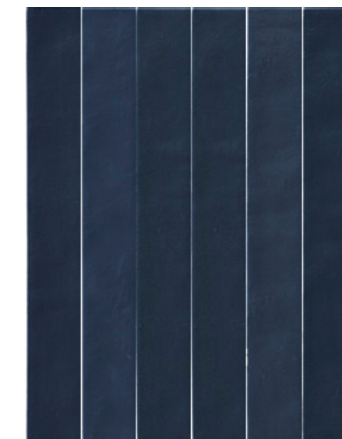

NIGHT BLUE

CENEO005004