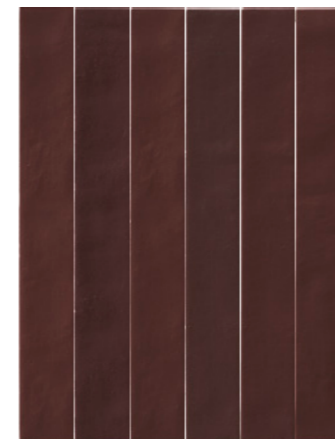

WARM RED

CENEO005006