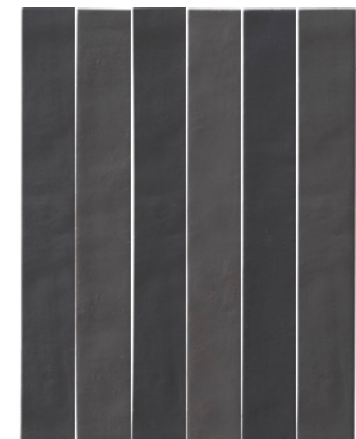

INTENSE GREY

CENEO005005

La serie NEO si ispira ai manufatti artigianali realizzati per estrusione. Per questo motivo eventuali differenze di calibro, di tonalità, di irregolarità superficiale e di planarità sono appositamente ricercate nel prodotto per differenziare la collezione dai classici prodotti industriali. Si consiglia di posare il materiale con fuga 2 mm e miscelare in modo casuale i pezzi delle varie scatole per una resa cromatica più armonica in fase di installazione.

The NEO series is inspired by handcrafted products made by extrusion. For this reason any differences in calibre, tone, surface irregularity and flatness are specifically sought in the product to differentiate the collection from classic industrialized products. We recommend laying the material with a 2 mm joint, and to mix the pieces of the various boxes for a more harmonious colour palette during installation.

La série NEO s'inspire des produits artisanaux fabriqués par extrusion. C'est pourquoi les différences de calibre, de tonalité, d'irrégularité de surface et de planéité sont spécifiquement recherchées dans le produit pour différencier la collection des produits industriels classiques. Il est recommandé de poser le matériau avec un joint de 2 mm et de mélanger les pièces des différentes boîtes de manière casuale pour une palette de couleur plus harmonieuse lors de la pose.

Die Serie NEO ist inspiriert von handgefertigten Produkten, die durch Strangpressen hergestellt werden. Aus diesem Grund werden Unterschiede im Kaliber, im Farbton, in der Unregelmäßigkeit der Oberfläche und in der Ebenheit des Produkts gezielt gesucht, um die Kollektion von klassischen Industrieprodukten zu unterscheiden. Wir empfehlen, das Material mit einer Fuge von 2 mm zu verlegen und die Stücke der verschiedenen Kartons kausal zu mischen, um eine harmonischere Farbwiedergabe bei der Verlegung zu erreichen.