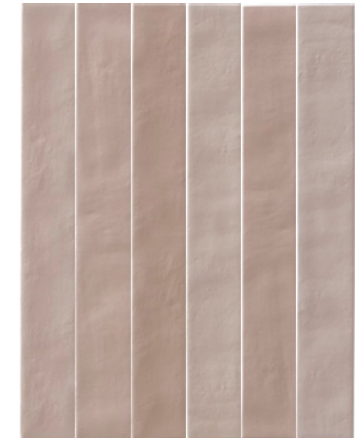

## GAMMA COLORI E STUCCHI CONSIGLIATI COLOURS RANGE AND ADVISED GROUTS COLORS

<b>Nome colore collezione</b> Color Name collection	<b>Stucchi consigliati</b> Advised grouts colors
Comfort White	Mapei 100 White
Cool Green	Mapei 177 Sage
Mild Pink	Kerakoll Fugabella 39
Warm Red	Kerakoll Fugabella 35
Night Blue	Kerakoll Fugabella 16
Intense Grey	Kerakoll Fugabella 10

IMBALLI E SCHEDA TECNICA  
PACKING AND TECHNICAL FEATURES

COMFORT WHITE

CENEO005001

COOL GREEN

CENEO005003

MILD PINK

CENEO005003

WARM RED